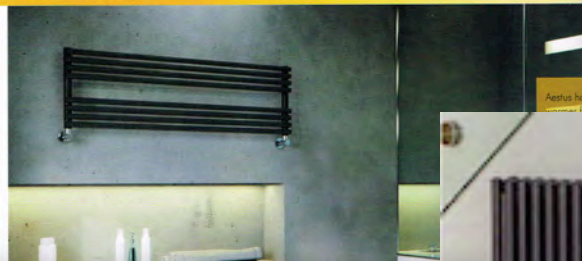

THE HEAT IS ON

The latest heating products on the market to get temperatures soaring

2. Bisque's new Trubi radiator has been designed to be positioned either vertically or horizontally. Available in 12 sizes, including narrow designs measuring from 330mm x 1800mm to 462mm x 1800mm and wider designs ranging from 600mm x 792mm up to 1188mm. Customers can choose between a single or double tube design and a range of colours including White, Titane and Volcanic (pictured).