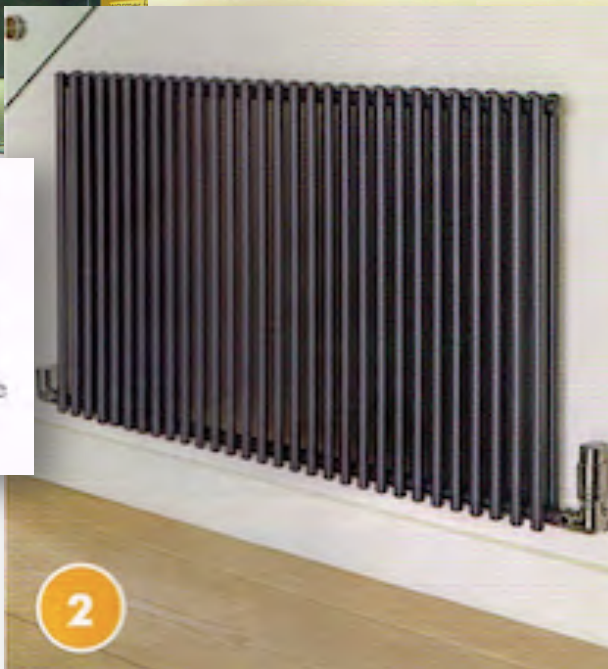

What are your predictions for the market going forward?