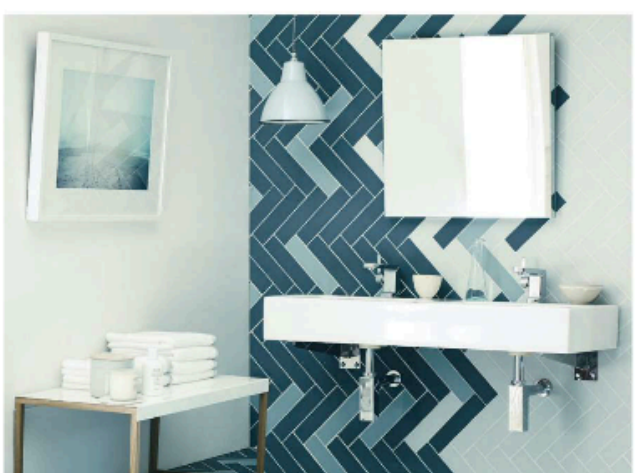

968 BRILLIANT IDEAS FOR YOUR HOME

REFRESH! REVAMP! RENEW!
French chic bedroom
Modern country bathroom
Sleek hi-tech kitchen

READER HOMES YOU'LL LOVE

SAFEGUARD FAMILY FINANCES
Simple plan to save money

EASY LIGHTING

LIVE IN IT AND LOVE IT

New decorative trends for 2015
Stylish ways to transform every room

Tile trends

Bold designs are in vogue and Rob Whitaker, creative director at Fired Earth, explains how to use them

FOR STORE DETAILS SEE WHERE TO BUY PAGE

BATHROOM NOTEBOOK

New ideas and expert advice to refresh the look of your room