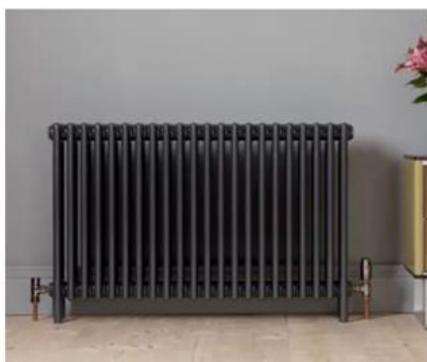

3 **Classic radiator in anthracite, from £458, bisque.co.uk**