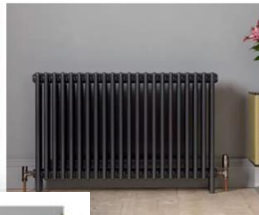

2 **Classic radiator in anthracite, £458, bisque.co.uk**

www.self-build.co.uk